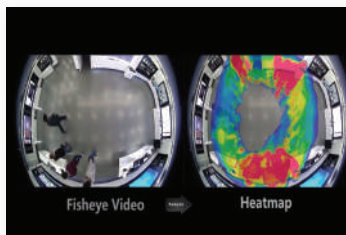

CROSS DETECTION

Cross detection detects objects move crossing line that are configured beforehand. The cross line that are preset will trigger an alarm or notification to user once action.

PEOPLE COUNTING

Count entry and exit numbers of people

SMART IP CAMERA

All H.265 Series support

HEAT MAP

Heat Map detects the point of people's gathering. This is great for analysing the pattern of movement to see where is the point that people always gather which helps in a better product placing/arrangement.