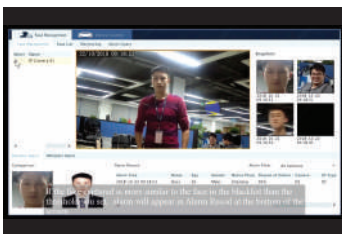

Count entry and exit numbers of people

SMART IP CAMERA

All H.265 Series support

HEAT MAP

Heat Map detects the point of people's gathering. This is great for analysing the pattern of movement to see where is the point that people always gather which helps in a better product placing/arrangement.

FACE RECOGNITION

Monitor all the faces that transact within the area and pop up an alarm if there is a blacklisted person detected.

IR 1080P

D25L-28

IR DOME CAMERA

- 1/2.7", 2 MEGAPIXEL, PROGRESSIVE SCAN, CMOS
- 2.8MM@F1.6 ANGLE OF VIEW(H): 112.7°
- HD 1920 x 1080
- H.265+, H.265, H.264, MJPEG
- UP TO 30M (98 FT) IR DISTANCE
- 2D/3D DNR
- TRIPLE STREAMS
- 2-AXIS
- IP67
- IK10