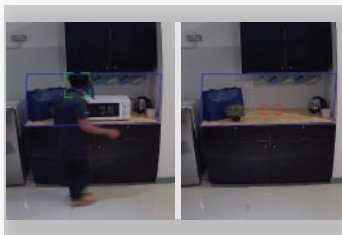

MISSING OBJECT

Monitor all the items under supervision and alert once these items are being removed involuntarily.