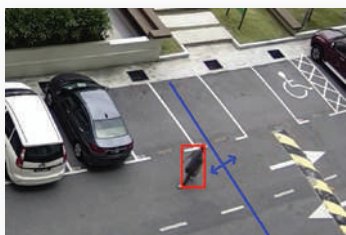

CROSS DETECTION

Cross detection detects objects move crossing line that are configured beforehand. The cross line that are preset will trigger an alarm or notification to user once action.