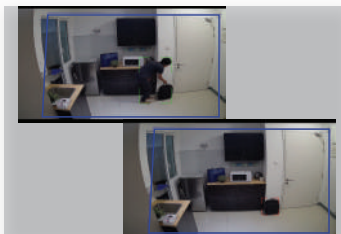

ABANDON OBJECT

Monitoring the area and alert for any objects being left behind for a period of time.